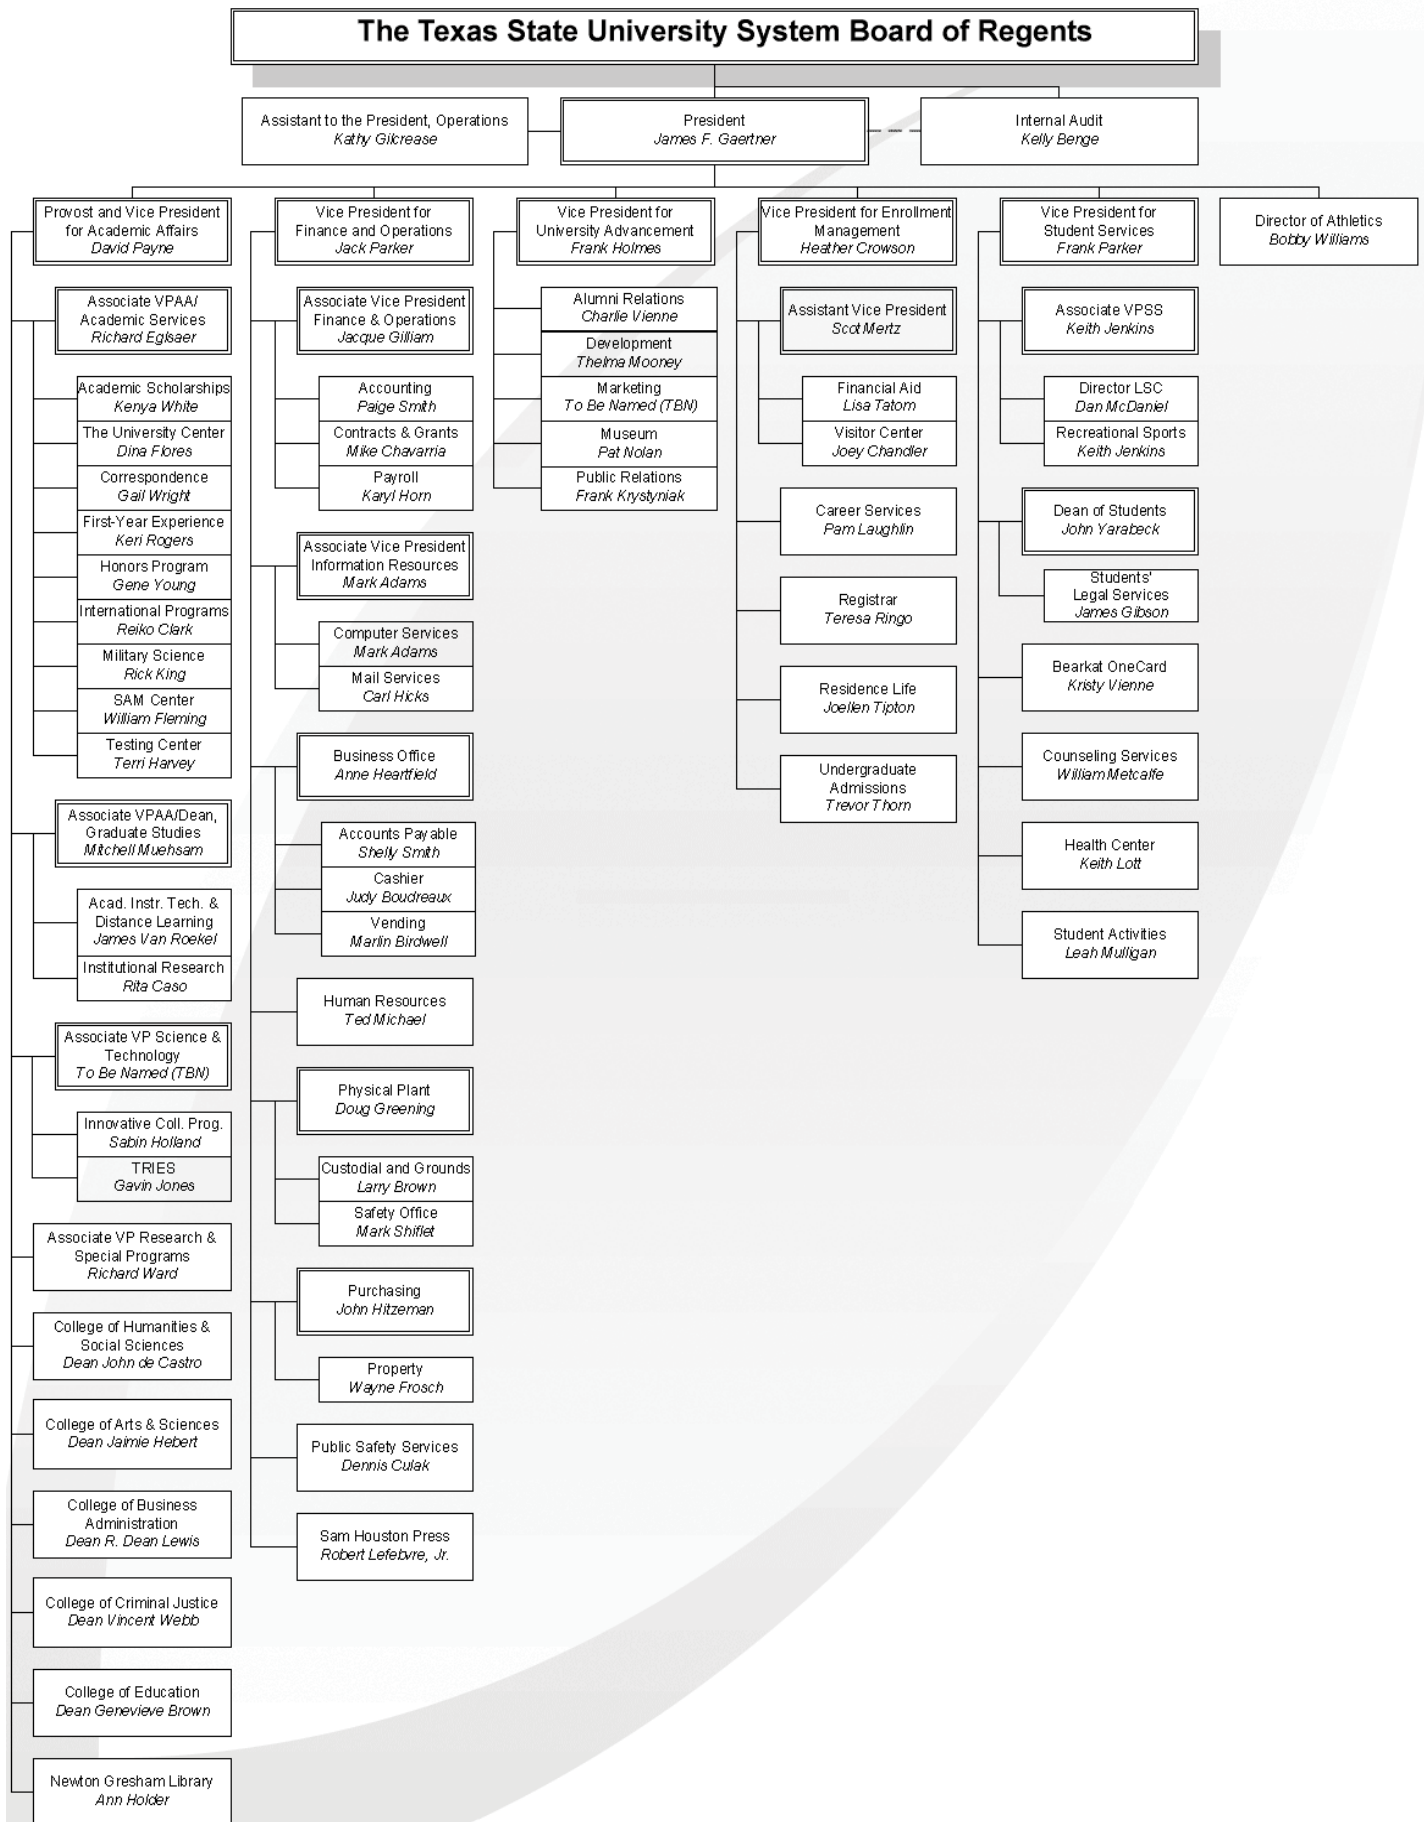

# Sam Houston State University

**Local time is:** Thursday, 06-Mar-2008 11:18:19 CST  
**Last modified:** Saturday, 01-Mar-2008 02:03:53 CST  
**Maintained by the** [\[Computer Services\]](#) [\[Web Development Team\]](#)