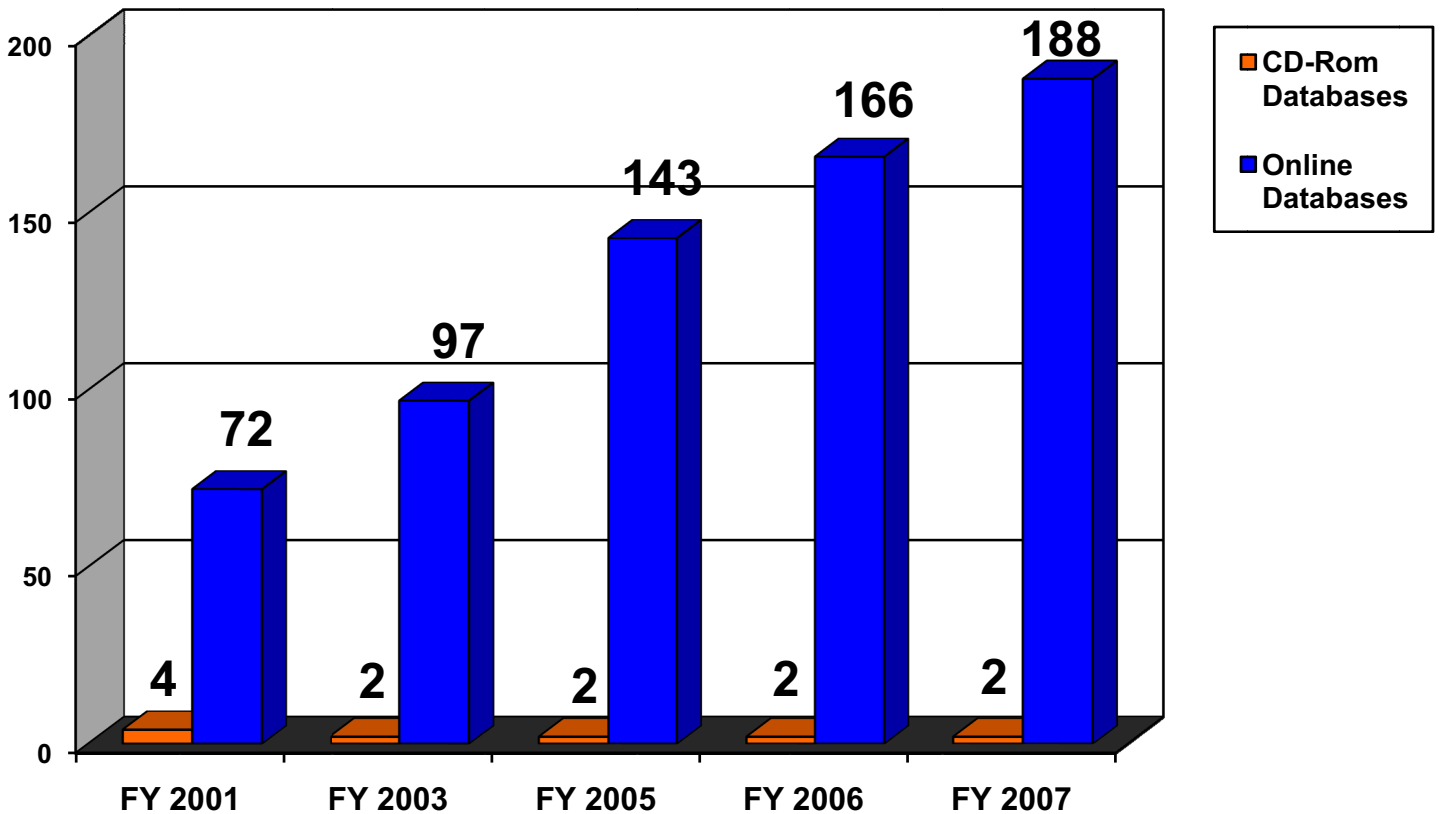

Electronic Collections Available to SHSU Faculty & Students Over Time

Number of Databases Available to SHSU Faculty & Students by Format Over Time

In FY 2006 Newton Gresham Library added a subscription to ProQuest Digital Dissertations which adds over 600,000 theses & dissertations to our collection which have not been accounted for in the above charts as they would skew the collections and distort the presentation of the rest of our collection. Please be aware that our collection is much larger in the e-books area than represented by the chart.