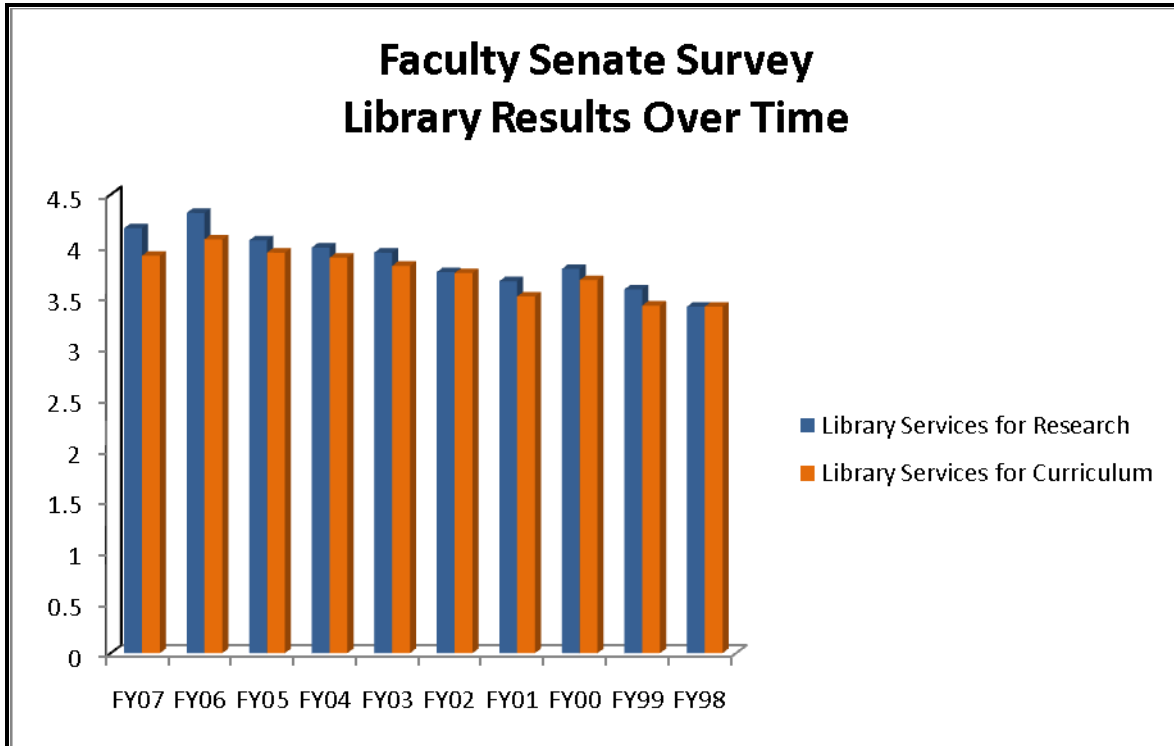

Faculty Senate Survey Results Library Results Over Time

The results of the annual Faculty Senate Survey indicate that overall the Sam Houston State University is satisfied with the Library's services. The Faculty find that the Library can support their research, the mean in 2007 was 4.17. While the Faculty's view of Library Services supporting the curriculum is not significantly lower than the support for research, the results are lower, in 2007 the mean was 3.90. The Library continues to talk with Departments and individual faculty member about these results.