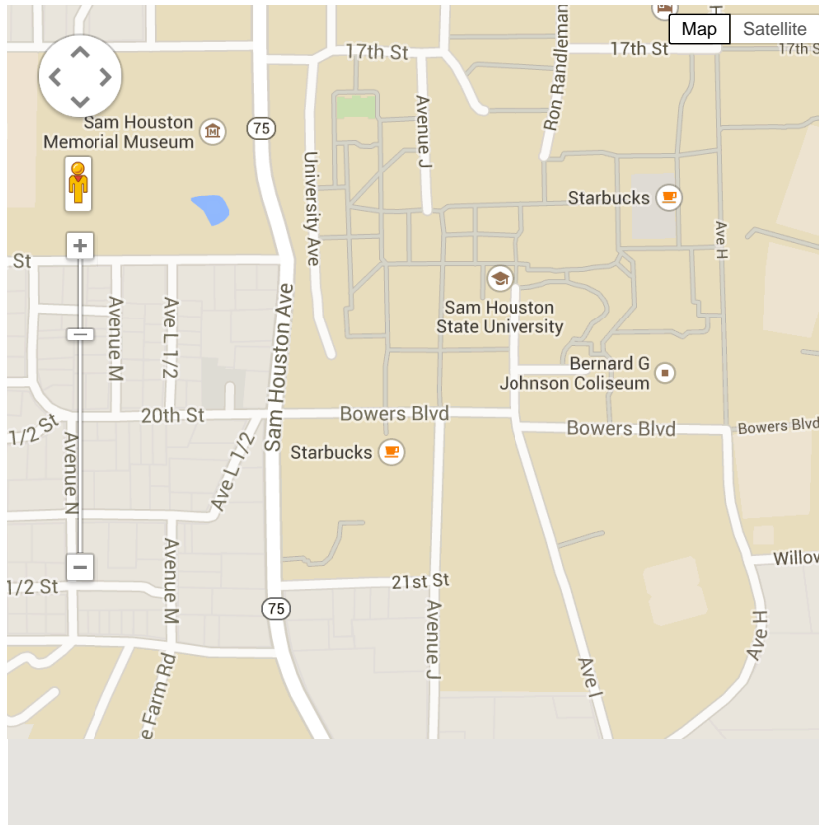

Entire Site

Home

Meal Plans

Eat Well

Sustainability

Catering

Contact Us

SH Dining Services > Locations > South Paw

- Gaertner Performing Arts Center
- Old Main Market
- Paw Print
- P.O.D. - CHSS
- P.O.D. - Lee Drain Building
- South Paw
- Starbucks - Newton Gresham Library

South Paw

Monday-Friday: 7 am - 8 pm
Saturday & Sunday: Closed